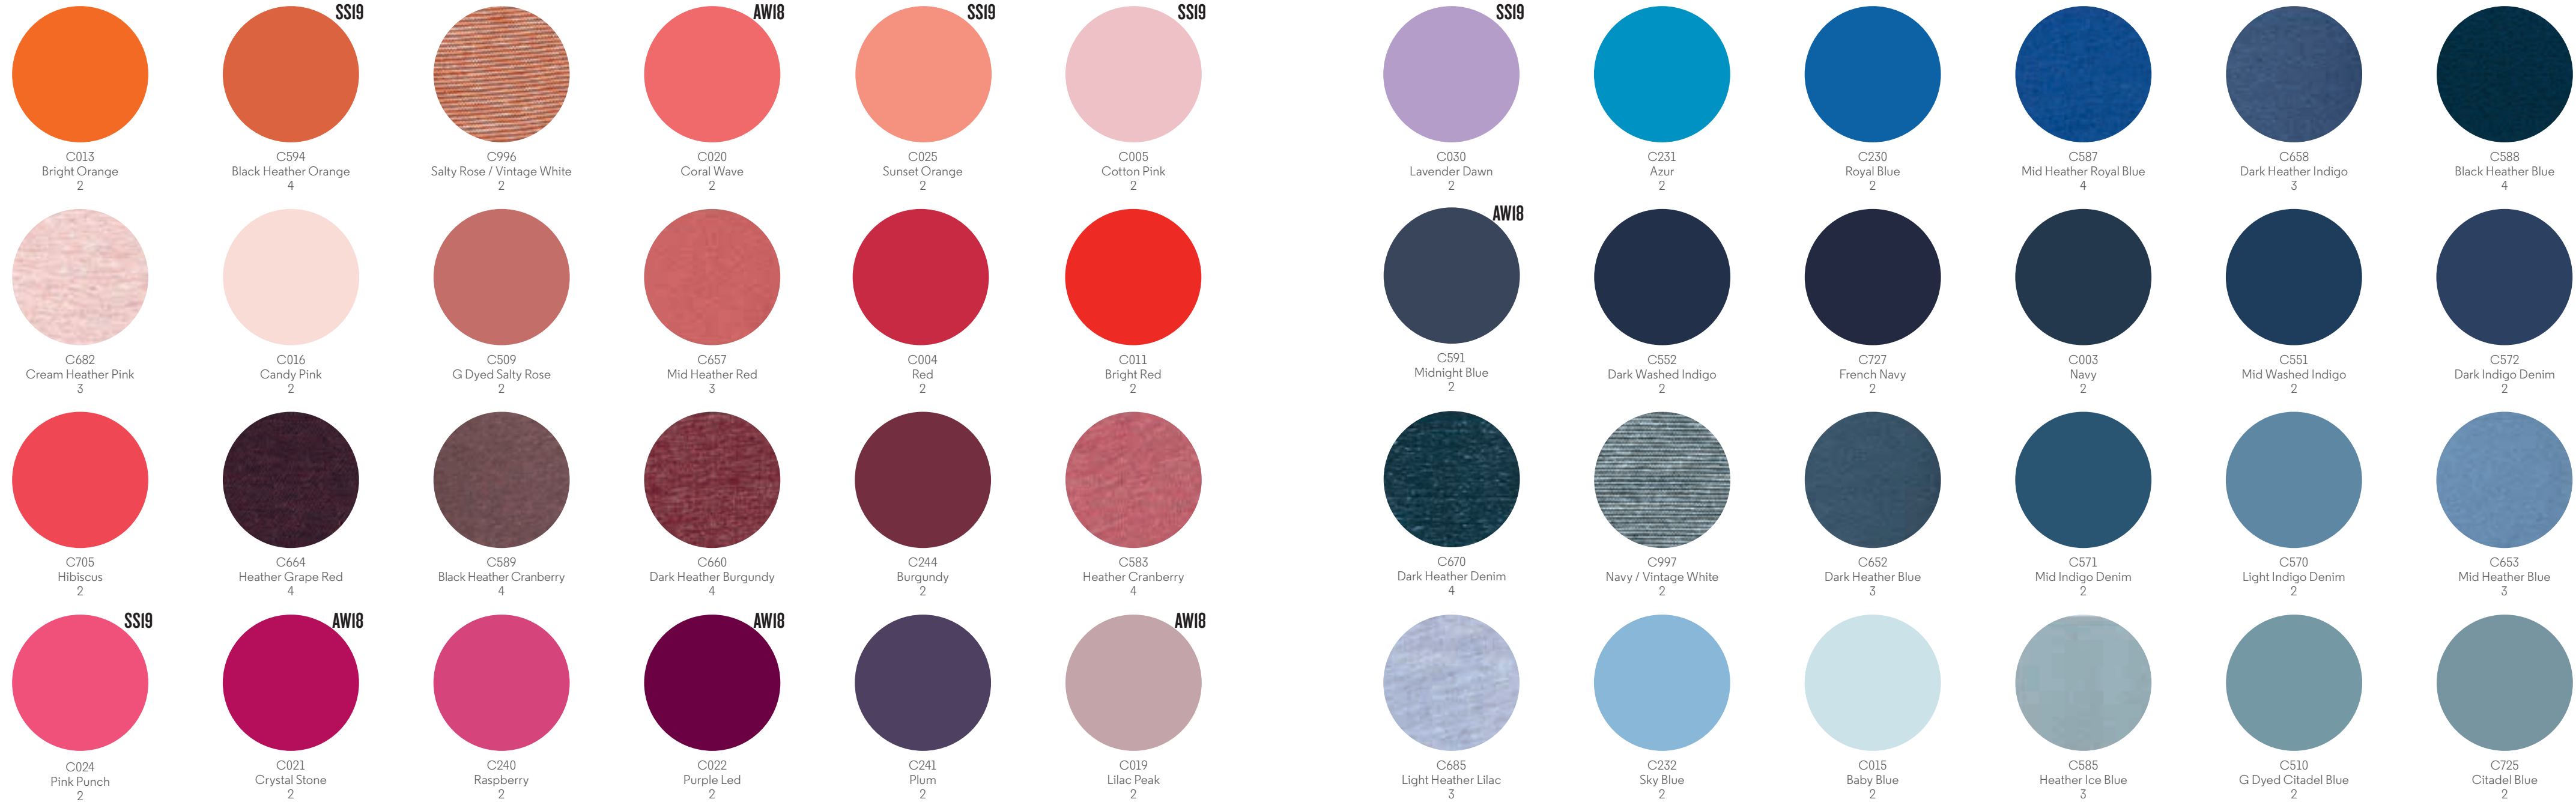

C026
Scale Green
2

C029
Varsity Green
2

C028
Desert Dust
2

AUTUMN WINTER 2018

C020
Coral Wave
2

C021
Crystal Stone
2

C022
Purple Led
2

C019
Lilac Peak
2

C591
Midnight Blue
2

C018
Off White
1

follows: 1. Whites 2. Colours 3. Essential heathers 4. Special heathers

Identical price categories in our lookbook and webshop. If you use stanley/stella's colour card and colour book, please bear in mind that the number matches the colour groups as

follows: 1. Whites 2. Colours 3. Essential heathers 4. Special heathers

Identical price categories in our lookbook and webshop. If you use stanley/stella's colour card and colour book, please bear in mind that the number matches the colour groups as

follows: 1. Whites 2. Colours 3. Essential heathers 4. Special heathers