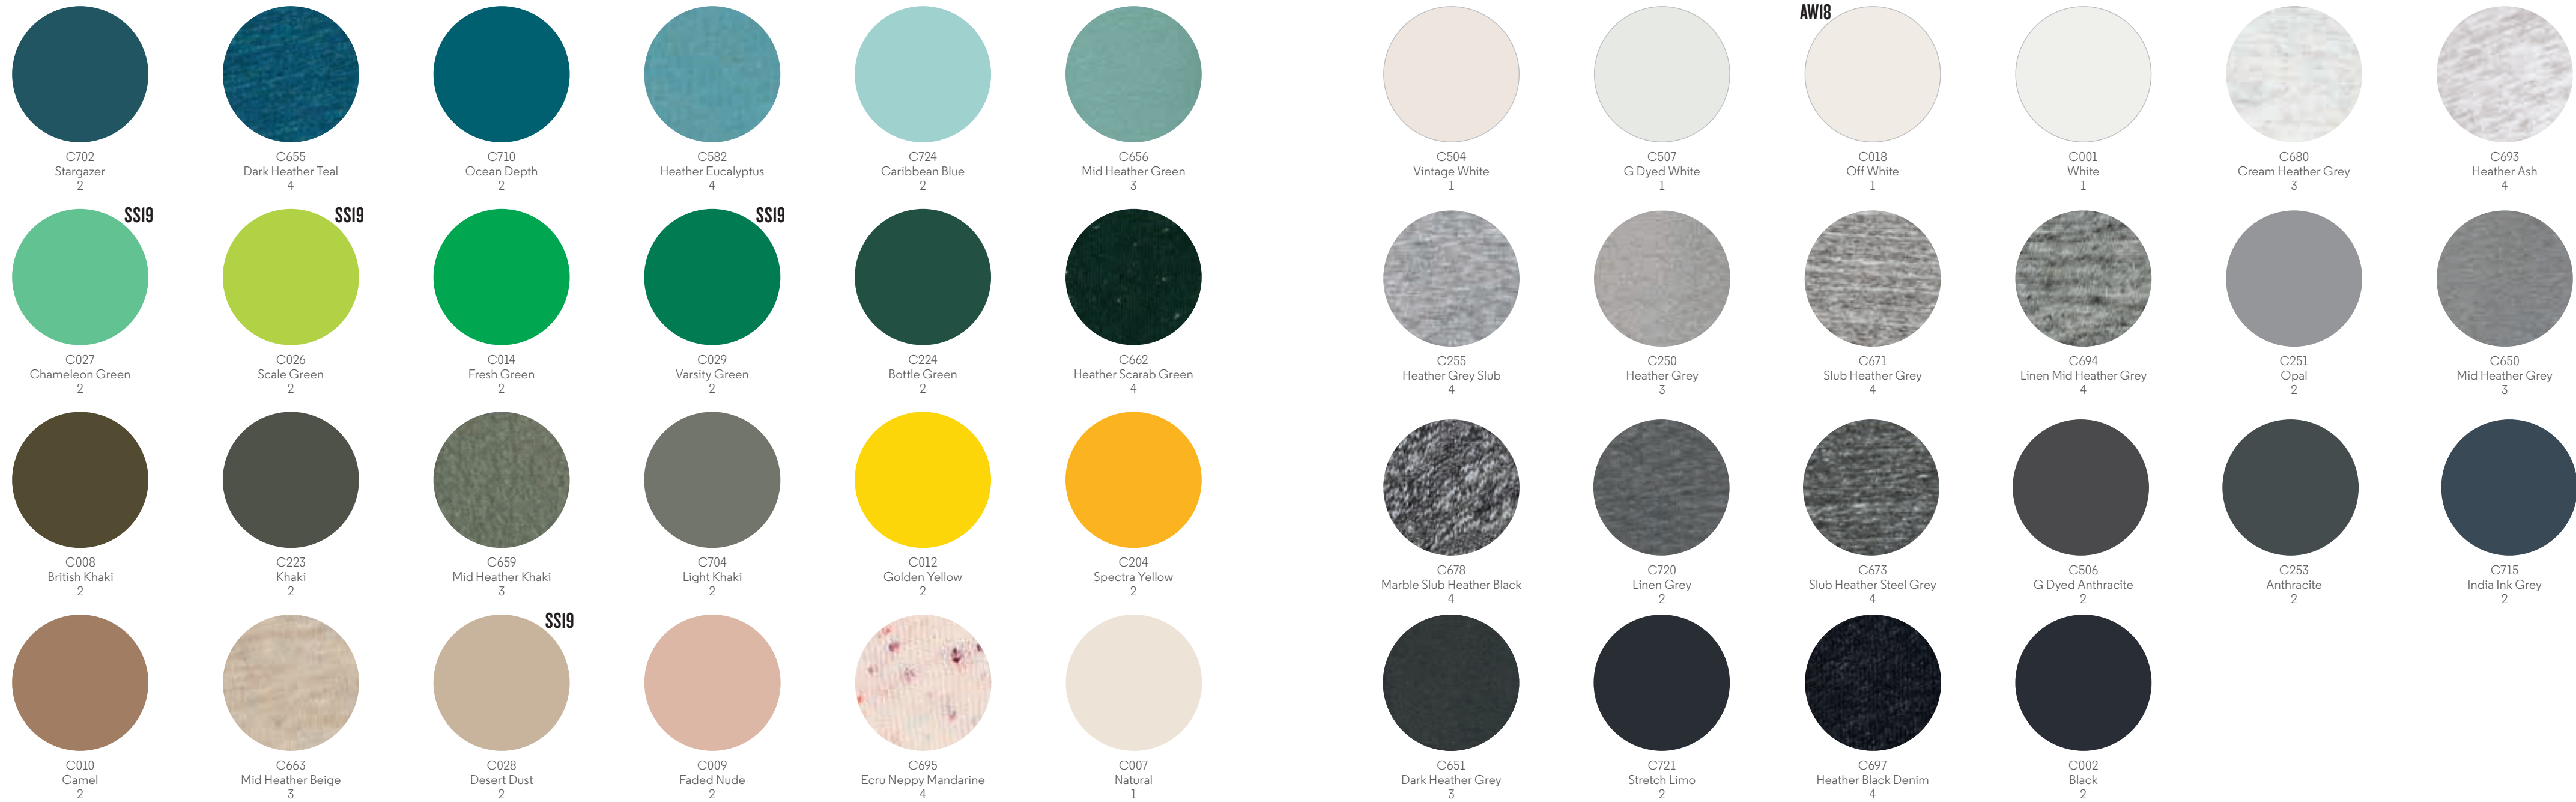

Presenting our rich colour selection. Around 100 trendy colours and heathers to express your creativity. Discover our new Spring/Summer palette : Pink Punch, Sunset Orange, Black Heather Orange, Cotton Pink, Lavender Dawn, Desert Dust, Scale Green, Chameleon Green and Varsity Green. Against this pop of brightness, there are desert neutrals and the reintroduction of the favourite denim washes. And take a closer look at our Fall/Winter colours : Coral Wave, Crystal Stone, Purple Led, Lilac Peak, Midnight Blue, Off White.

C591
Midnight Blue
2

C018
Off White
1

follows: 1. Whites 2. Colours 3. Essential heathers 4. Special heathers

Identical price categories in our lookbook and webshop. If you use stanley/stella's colour card and colour book, please bear in mind that the number matches the colour groups as

follows: 1. Whites 2. Colours 3. Essential heathers 4. Special heathers

Identical price categories in our lookbook and webshop. If you use stanley/stella's colour card and colour book, please bear in mind that the number matches the colour groups as

follows: 1. Whites 2. Colours 3. Essential heathers 4. Special heathers