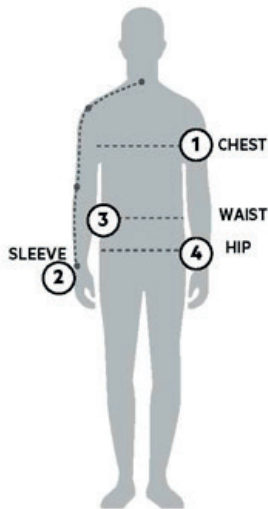

STORMTECH SIZING CHART

BASED ON YOUR BODY MEASUREMENTS

MEN'S SIZING

To select the best size for you, please follow these simple steps:

- ① **Most important measurement:**
Take your Chest/Bust measurement from just under your arm at the fullest part of the chest
- ② Take your Sleeve length from the back base of the neck across the shoulder and around the elbow to your wrist
- ③ Take your Waist measurement at the narrowest point around your natural waistline.
- ④ Take your Hip measurement at the fullest part of your body below the waist

WOMEN'S SIZING

KXV-1 | MEN'S NAUTILUS QUILTED VEST

MEN'S SIZING CHART – YOUR BODY MEASUREMENTS

SIZE	XS	S	M	L	XL	2XL	3XL	4XL	5XL
Chest ①	N/A	35"-38" [89-96.5cm]	38"-41" [96.5-104cm]	41"-44" [104-112cm]	44"-47" [112-119cm]	47"-50" [119-127cm]	50"-53" [127-134.5cm]	53"-56" [134.5-142cm]	56"-59" [142-150cm]
Sleeve Length ②	N/A	33"-34" [84-86.5cm]	34"-35" [86.5-89cm]	35"-36" [89-91.5cm]	36"-37" [91.5-94cm]	37"-38" [94-96.5cm]	38"-38.5" [96.5-97.75cm]	38.5"-39" [97.75cm-99cm]	39"-39.5" [99-100.25cm]
Waist ③	N/A	29"-32" [73.5-81cm]	32"-35" [81-89cm]	35"-38" [89-96.5cm]	38"-41" [96.5-104cm]	41"-44" [104-112cm]	44"-47" [112-119cm]	47"-50" [119-127cm]	50"-53" [127-134.5cm]
Hip ④	N/A	34"-37" [86-94cm]	37"-40" [94-101.5cm]	40"-43" [101.5-109cm]	43"-46" [109-117cm]	46"-49" [117-124.5cm]	49"-52" [124.5-132cm]	52"-55" [132-140cm]	55"-58" [140-147cm]