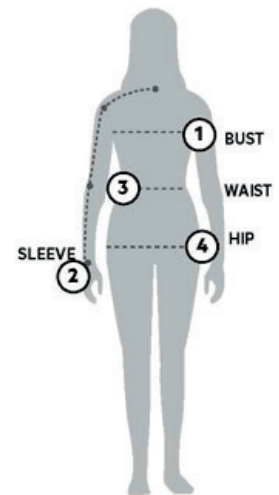

STORMTECH SIZING CHART

BASED ON YOUR BODY MEASUREMENTS

MEN'S SIZING

To select the best size for you, please follow these simple steps:

- ① **Most important measurement:**
Take your Chest/Bust measurement from just under your arm at the fullest part of the chest
- ② Take your Sleeve length from the back base of the neck across the shoulder and around the elbow to your wrist
- ③ Take your Waist measurement at the narrowest point around your natural waistline.
- ④ Take your Hip measurement at the fullest part of your body below the waist

WOMEN'S SIZING

KXV-1 | MEN'S NAUTILUS QUILTED VEST

MEN'S SIZING CHART – YOUR BODY MEASUREMENTS

SIZE	XS	S	M	L	XL	2XL	3XL	4XL	5XL
Chest ①	N/A	35"-38" [89-96.5cm]	38"-41" [96.5-104cm]	41"-44" [104-112cm]	44"-47" [112-119cm]	47"-50" [119-127cm]	50"-53" [127-134.5cm]	53"-56" [134.5-142cm]	56"-59" [142-150cm]
Sleeve Length ②	N/A	33"-34" [84-86.5cm]	34"-35" [86.5-89cm]	35"-36" [89-91.5cm]	36"-37" [91.5-94cm]	37"-38" [94-96.5cm]	38"-38.5" [96.5-97.75cm]	38.5"-39" [97.75cm-99cm]	39"-39.5" [99-100.25cm]
Waist ③	N/A	29"-32" [73.5-81cm]	32"-35" [81-89cm]	35"-38" [89-96.5cm]	38"-41" [96.5-104cm]	41"-44" [104-112cm]	44"-47" [112-119cm]	47"-50" [119-127cm]	50"-53" [127-134.5cm]
Hip ④	N/A	34"-37" [86-94cm]	37"-40" [94-101.5cm]	40"-43" [101.5-109cm]	43"-46" [109-117cm]	46"-49" [117-124.5cm]	49"-52" [124.5-132cm]	52"-55" [132-140cm]	55"-58" [140-147cm]