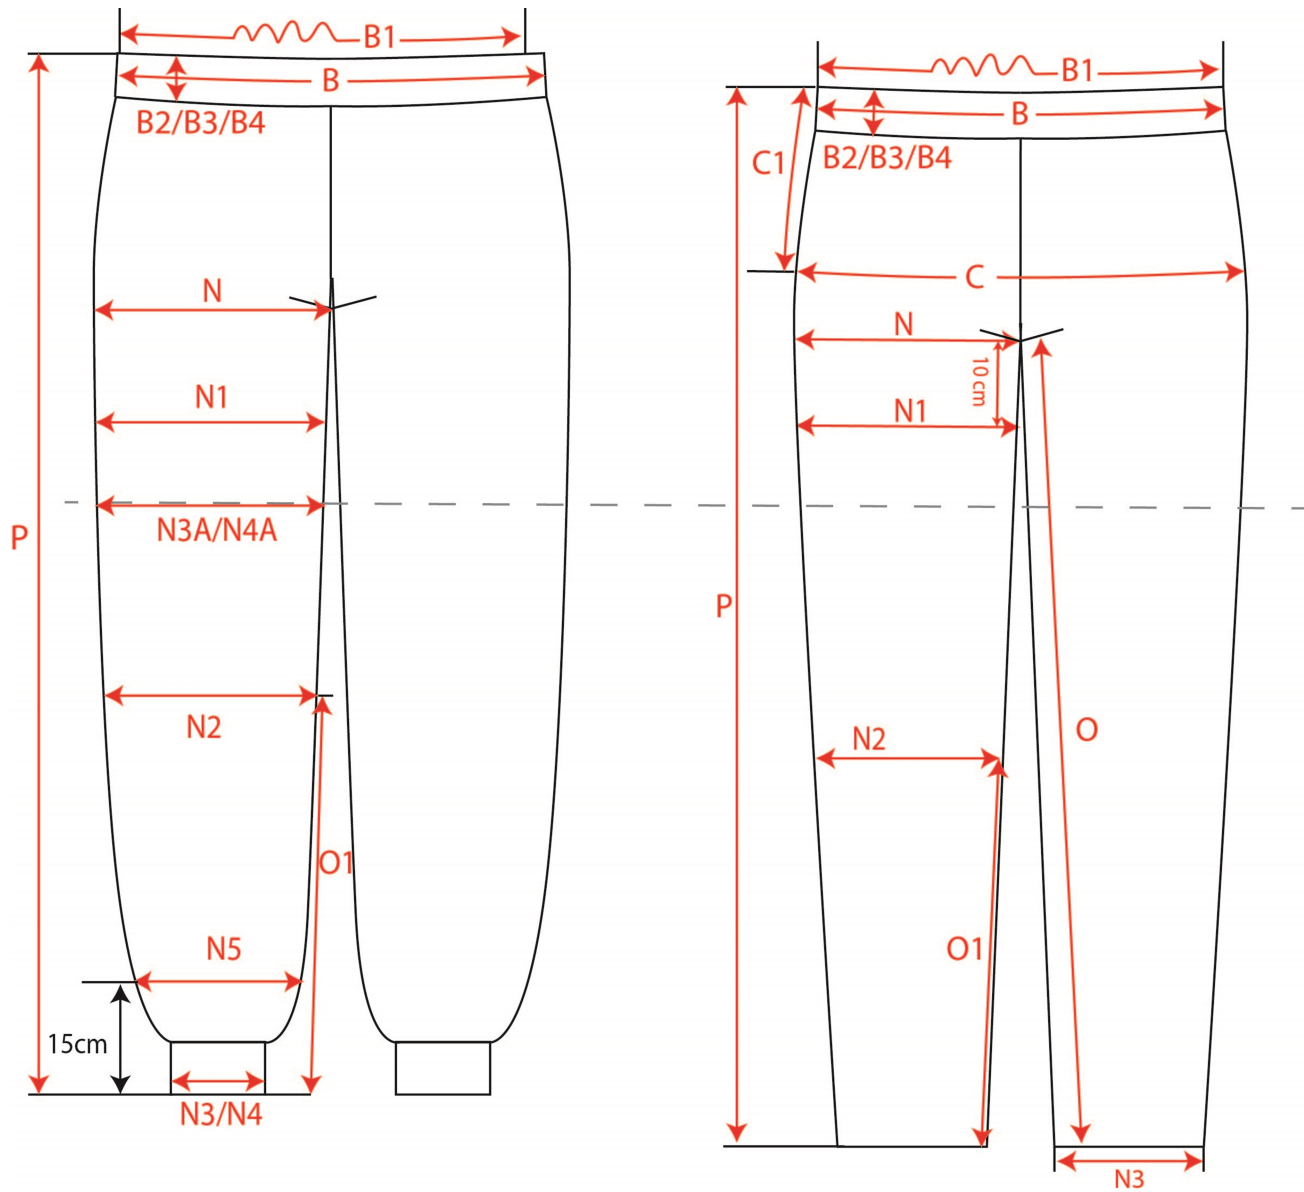

Measurement Sketch

ORDER	SEASON	CLIENT	BRAND
	SS22	n/a	Build your Brand
STYLE CODE	STYLE NAME	GENDER	SUPPLIER
BY014	Heavy Sweatpants	Male	72503

Style Measurement View for Client

ORDER	SEASON	CLIENT	BRAND
	SS22	n/a	Build your Brand
STYLE CODE	STYLE NAME	GENDER	SUPPLIER
BY014	Heavy Sweatpants	Male	72503

Basic Measurement Chart

Base Size

-	Measurements (values)	XS	S	M	L	XL	XXL	3XL	4XL	5XL	6XL	7XL	8XL	Tol. +/-
B	1/2 waist width /waistband width	31,0	33,5	36,0	38,5	41,0	44,0	47,0	50,0	53,0	56,0	59,0	62,0	
N	1/2 thigh width	28,9	30,2	31,5	32,8	34,0	35,5	37,0	38,5	40,0	41,5	43,0	44,5	
P	side length	105,0	107,0	109,0	111,0	113,0	113,5	114,0	114,5	115,0	115,5	116,0	116,5	

Style Measurement View for Client

ORDER	SEASON	CLIENT	BRAND
	SS22	n/a	Build your Brand
STYLE CODE	STYLE NAME	GENDER	SUPPLIER
BY014	Heavy Sweatpants	Male	72503

Basic Measurement Chart

Base Size

M

-	Measurements (values)	XS	S	M	L	XL	XXL	3XL	4XL	Comment
B	1/2 waist width /waistband width	31,0	33,5	36,0	38,5	41,0	44,0	47,0	50,0	
N	1/2 thigh width	28,9	30,2	31,5	32,8	34,0	35,5	37,0	38,5	
P	side length	105,0	107,0	109,0	111,0	113,0	113,5	114,0	114,5	